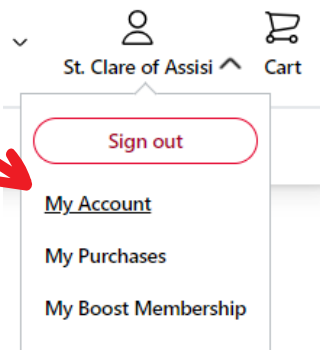

Support St. Clare when you shop at Fry's!

Using your rewards card, you can give back to your parish community with a few simple steps!

1. Go to www.frysfood.com

2. Click "Sign In" if you have an account already or "Create Account" if you have never had a Fry's online account

3. Click on "My Account" under the Sign In tab

4. Once signed in, on the left side, scroll down to "Community Rewards"

5. You will see "Community Rewards" at the top of the page. Scroll down to Find an Organization. Enter our ID Number: BM278 or search St. Clare of Assisi Roman Catholic Paris (no h!)