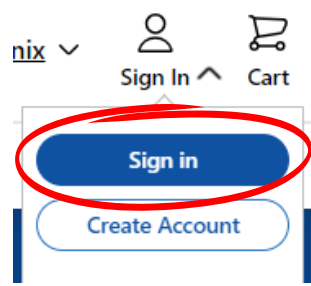

Support St. Clare when you shop at Fry's!

Using your rewards card, you can give back to your parish community with a few simple steps!

1. Go to www.frysfood.com

2. Click "Sign In" if you have an account already or "Create Account" if you have never had a Fry's online account