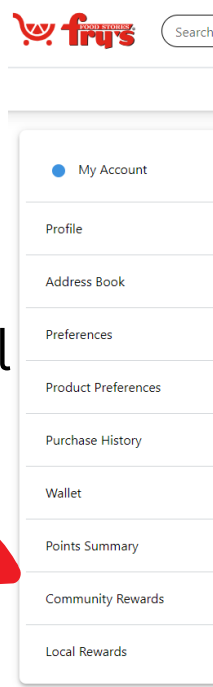

4. Once signed in, on the left side, scroll down to "Community Rewards"