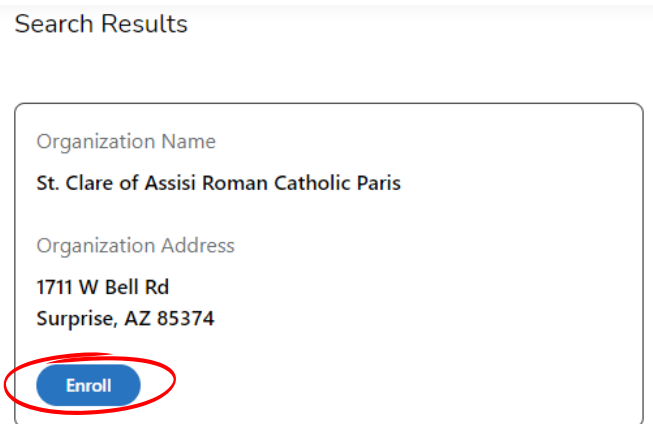

Support St. Clare when you shop at Fry's!

Using your rewards card, you can give back to your parish community with a few simple steps!

1. Go to www.frysfood.com

2. Click "Sign In" if you have an account already or "Create Account" if you have never had a Fry's online account

3. Click on "My Account" under the Sign In tab

4. Once signed in, on the left side, scroll down to "Community Rewards"

5. You will see "Community Rewards" at the top of the page. Scroll down to Find an Organization. Enter our ID Number: BM278 or search St. Clare of Assisi Roman Catholic Paris (no h!)