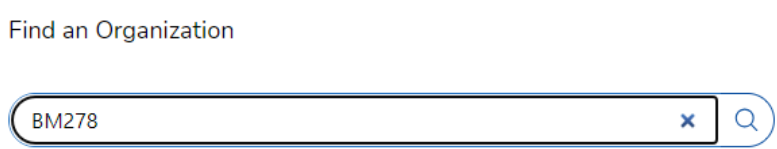

3. Click on "My Account" under the Sign In tab

4. Once signed in, on the left side, scroll down to "Community Rewards"

5. You will see "Community Rewards" at the top of the page. Scroll down to Find an Organization. Enter our ID Number: BM278 or search St. Clare of Assisi Roman Catholic Paris (no h!)